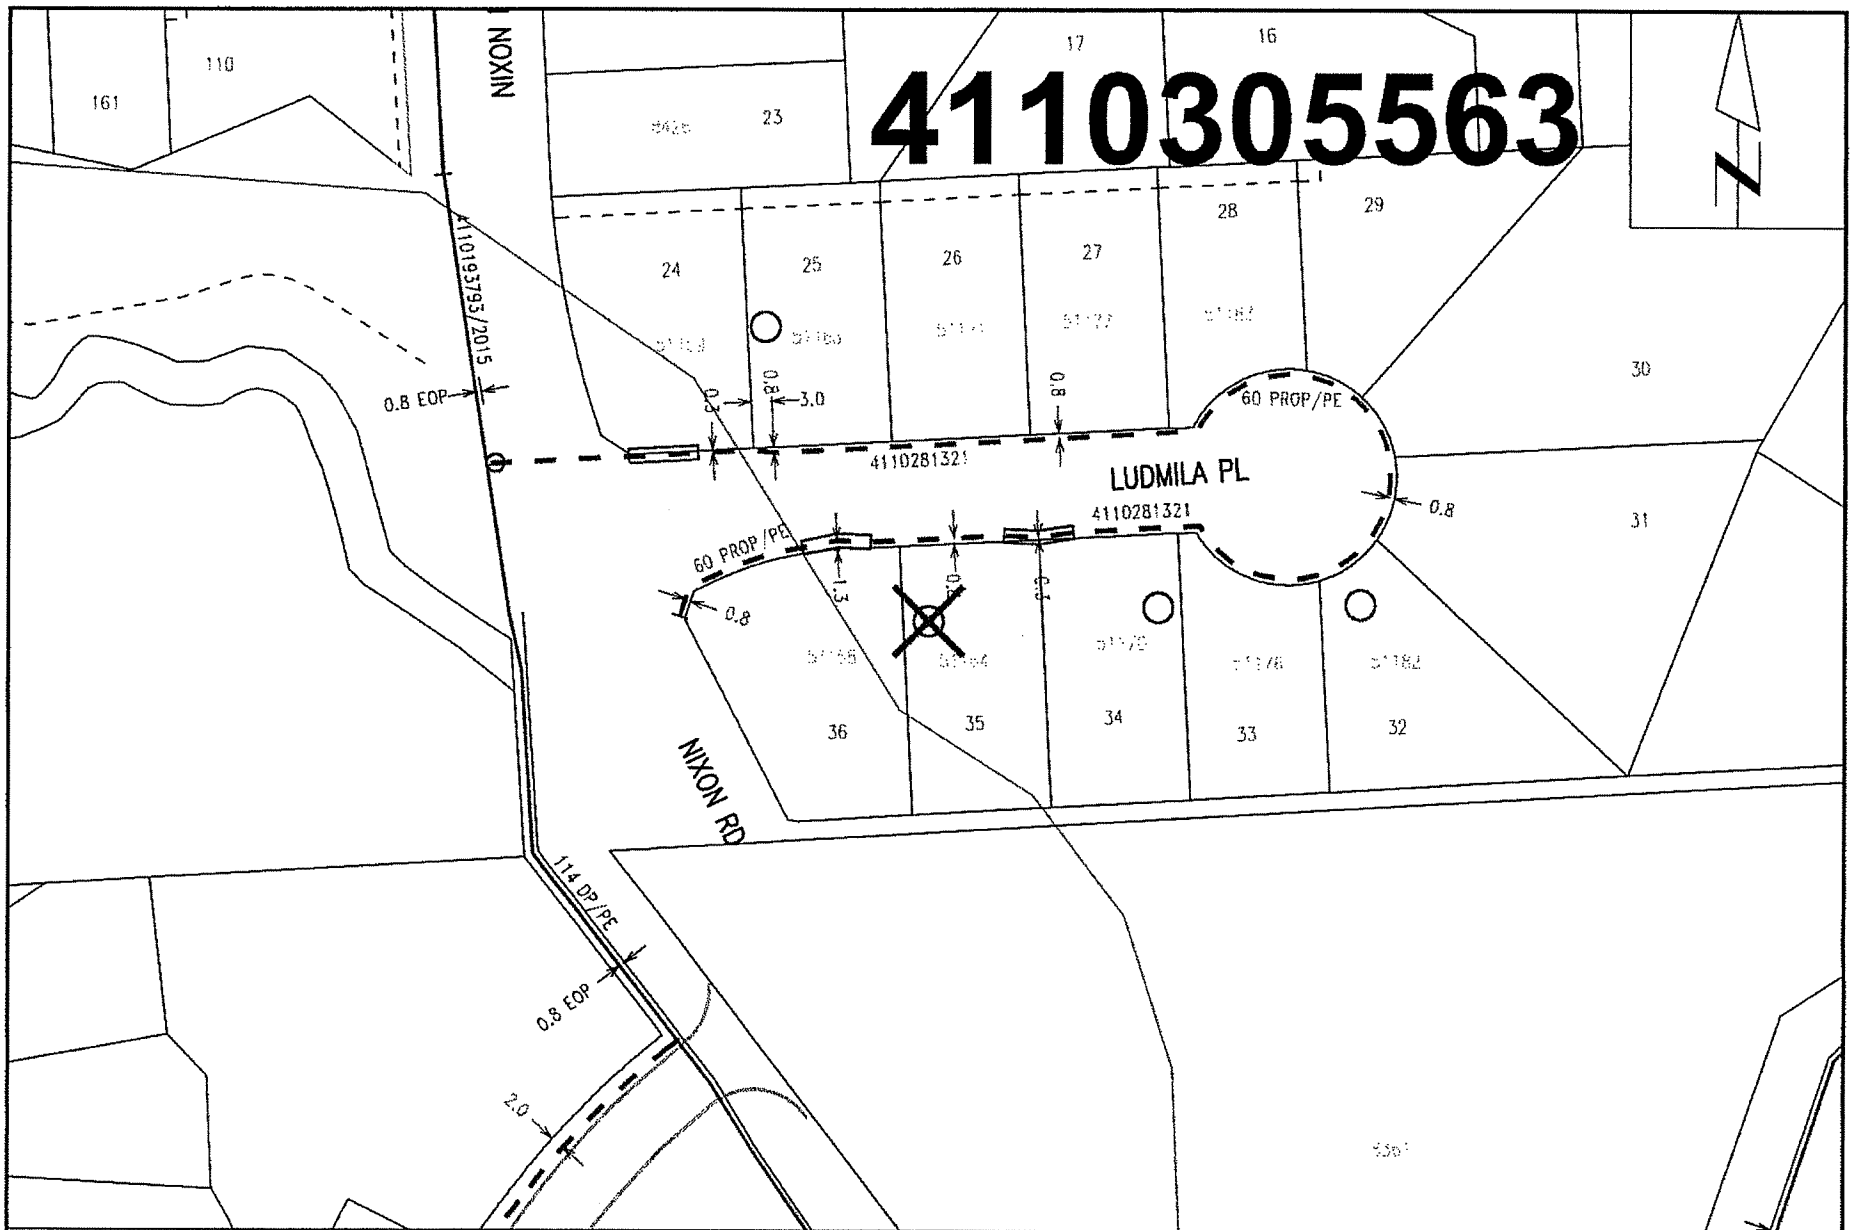

4110305563

Nearest Intersection: Ludmila Pl and Nixon Rd.
Distance from lot to intersection is 45 meters (2 degrees South of West).
View Scale: 1:1000

51164 Ludmila Pl, Chilliwack	
Order #: 31016115	Prem #: 10092870 City Limits: Chilliwack
X: 1305986660.00 Y: 468846403.00	Select autotext type 2018/07/31